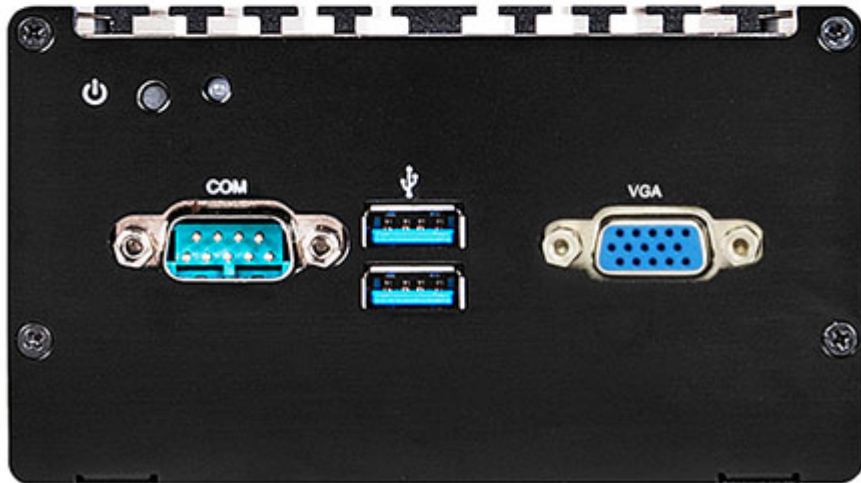

369.00 EUR
incl. 19% VAT, plus [shipping](#)

- Intel Apollo Lake SoC Processor
- 1 * SO-DIMM DDR3L up to 8GB
- 4 * USB3.0, 1 * COM, 1 * VGA, 2 * HDMI, 2 * RJ45, 1 * Audio (MIC + Line-out)
- M/B Form Factor :NUC (101x101mm)
- DC-12V_40W Adapter

MB Model	- JNU691B-3350 / NUC (101 X 101 mm) - JNU691B-3455 / NUC (101 X 101 mm)
Part No.	- HBJC323U691-335B (non-WIFI) / HBJC323U691W-335B (WIFI) - HBJC323U691-345B (non-WIFI) / HBJC323U691W-345B (WIFI)
BIOS	- AMI 128MB SMT Flash ROM
CPU/Chipset	- INTEL® Apollo Lake N3350 SoC Processor (TDP : 6W) - INTEL® Apollo Lake J3455 SoC Processor (TDP : 10W)
Memory	- 1 * DDR3L-1866MHz SO-DIMM up to 8GB
Storage	- 1 * Full-size mSATA/Mini-PCI Express shared slot - 1 * 2.5" SATA Drive (only support 2.5" HDD with a height ≤ 10mm)
Network	- 2 * Gigabit LAN - 1 * Half-size Mini-PCIE slot (for Mini-PCIE WIFI module) - 1 * SIM Card